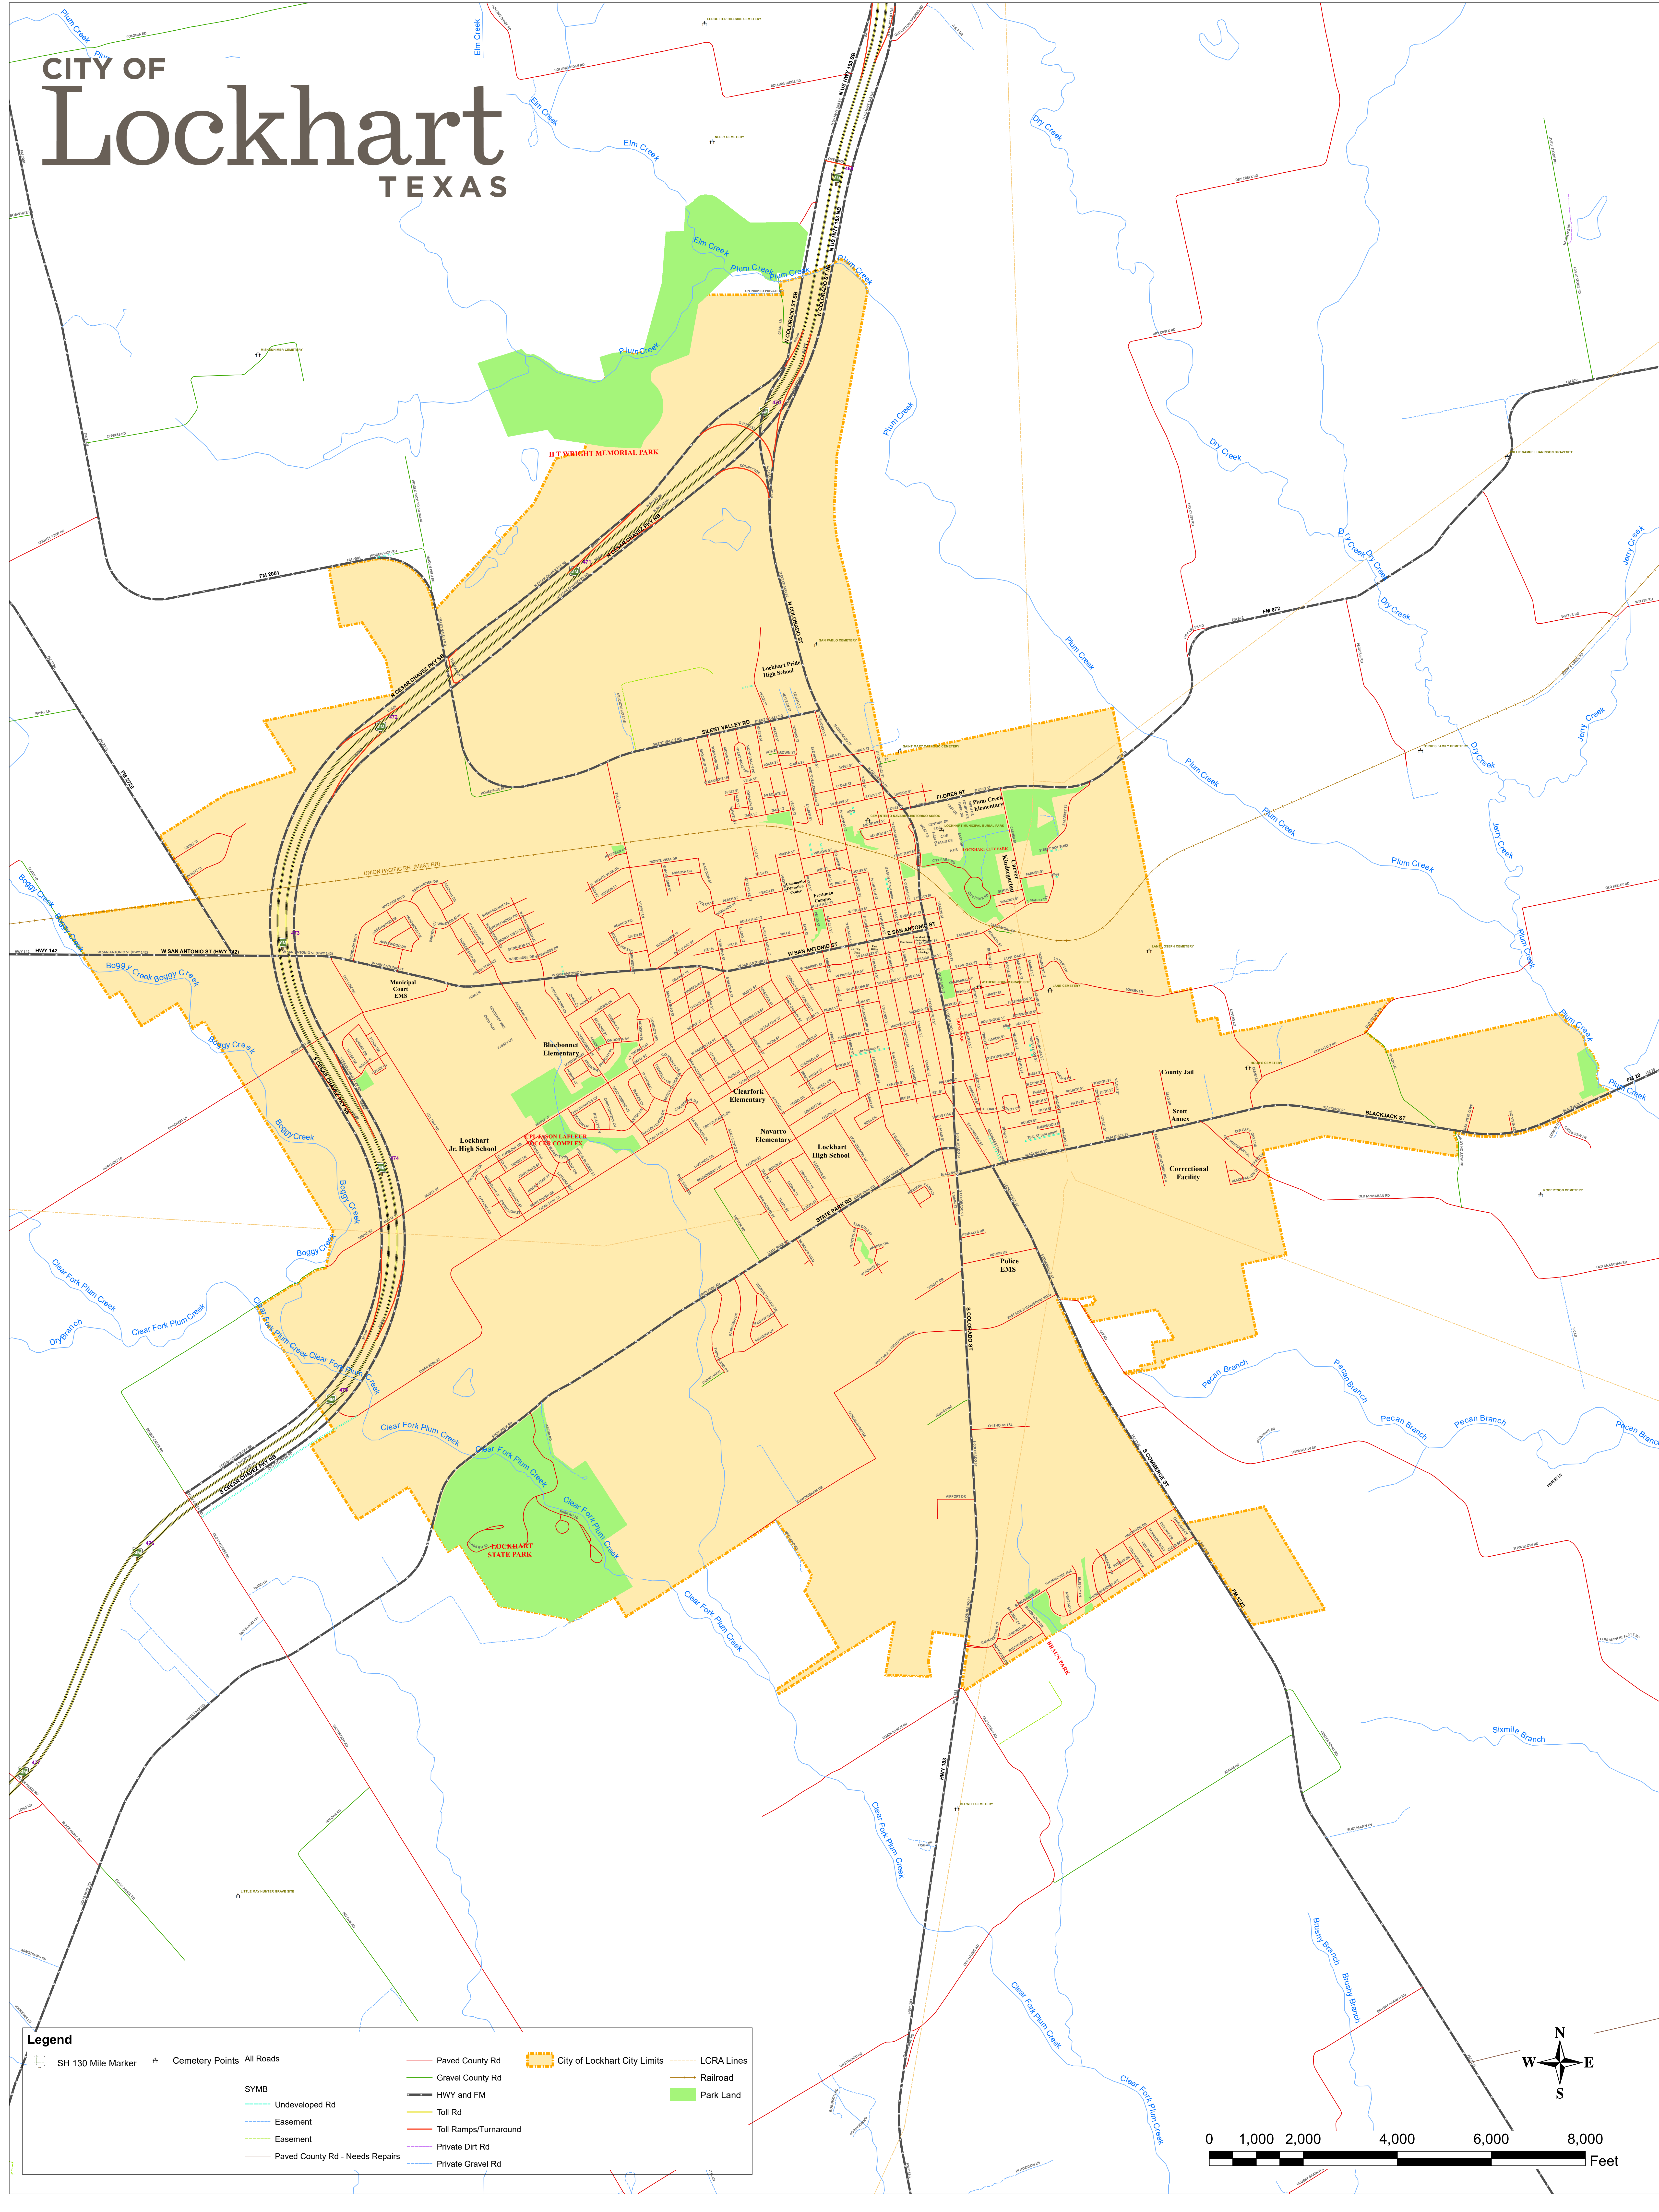

CITY OF Lockhart TEXAS

Legend

SH 130 Mile Marker	Cemetery Points	All Roads	Paved County Rd	City of Lockhart City Limits	LCRA Lines
		SYMB	Gravel County Rd		Railroad
		Undeveloped Rd	HWY and FM		Toll Rd
		Easement	Toll Ramps/Turnaround		Private Dirt Rd
		Easement	Private Gravel Rd		
		Paved County Rd - Needs Repairs			
					Park Land