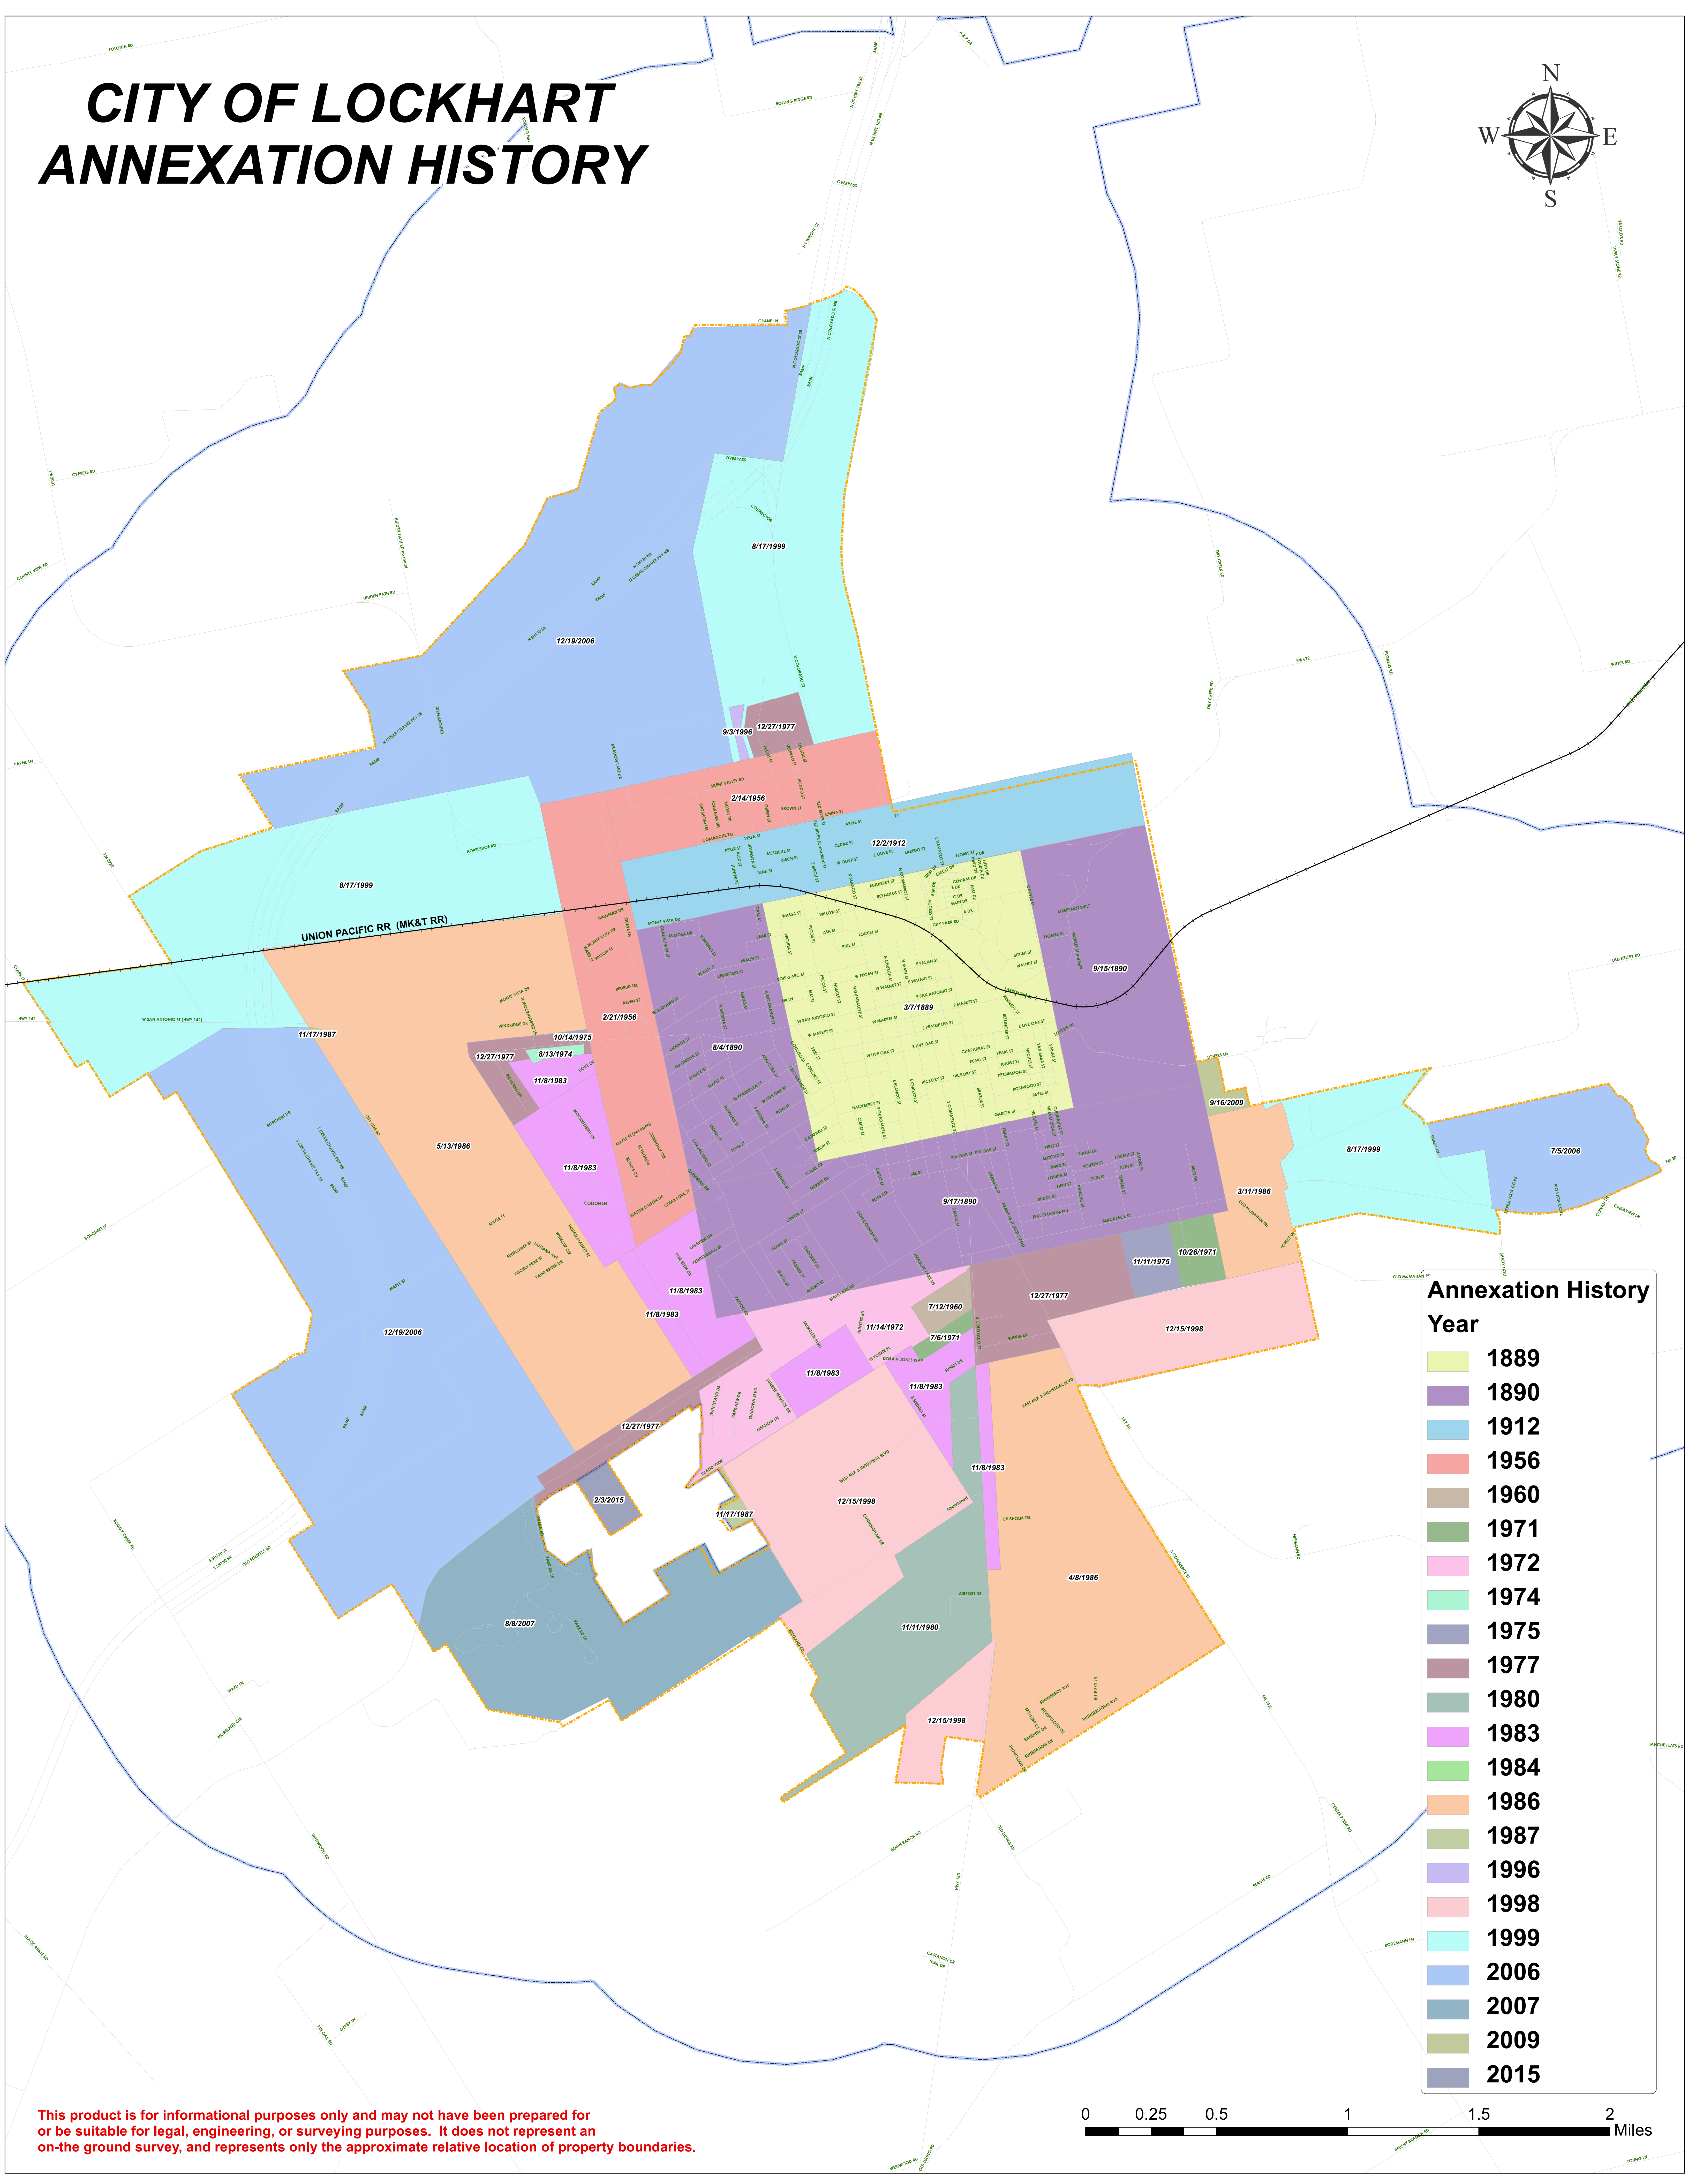

# CITY OF LOCKHART ANNEXATION HISTORY

**Annexation History**

**Year**

1889
1890
1912
1956
1960
1971
1972
1974
1975
1977
1980
1983
1984
1986
1987
1996
1998
1999
2006
2007
2009
2015

This product is for informational purposes only and may not have been prepared for or be suitable for legal, engineering, or surveying purposes. It does not represent an on-the-ground survey, and represents only the approximate relative location of property boundaries.