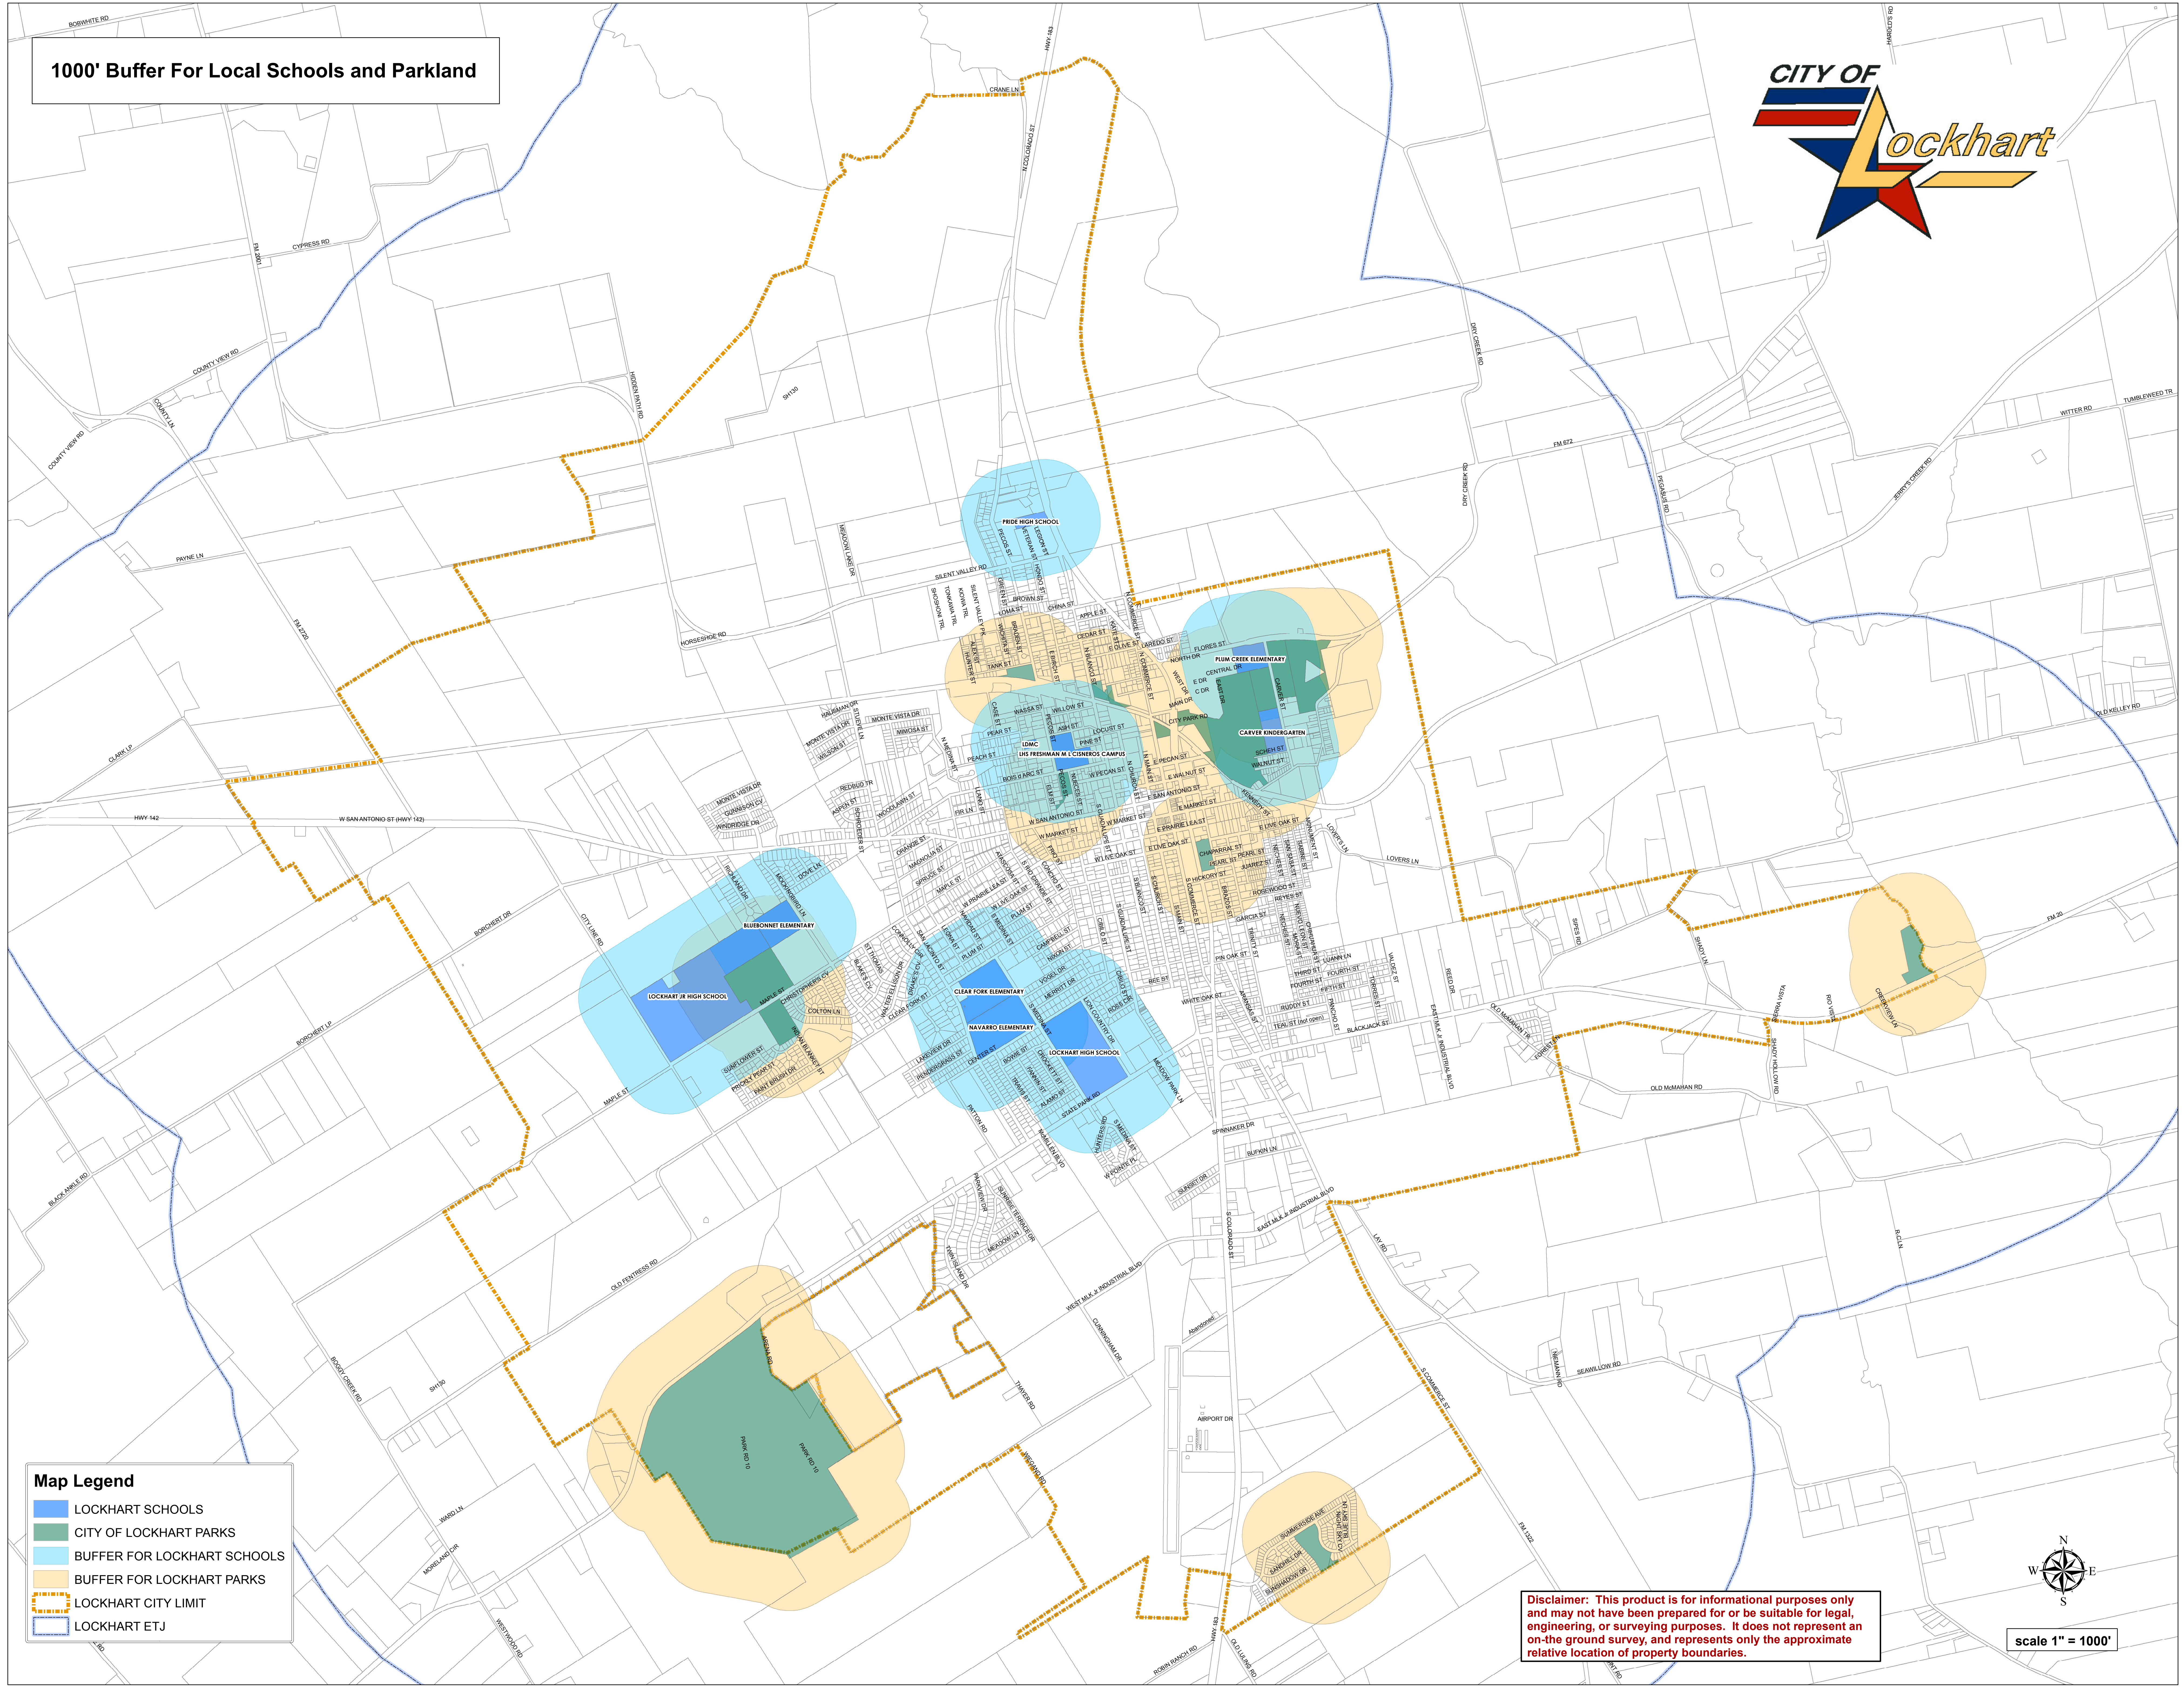

1000' Buffer For Local Schools and Parkland

Map Legend

- LOCKHART SCHOOLS
- CITY OF LOCKHART PARKS
- BUFFER FOR LOCKHART SCHOOLS
- BUFFER FOR LOCKHART PARKS
- LOCKHART CITY LIMIT
- LOCKHART ETJ

Disclaimer: This product is for informational purposes only and may not have been prepared for or be suitable for legal, engineering, or surveying purposes. It does not represent an on-the-ground survey, and represents only the approximate relative location of property boundaries.

scale 1" = 1000'